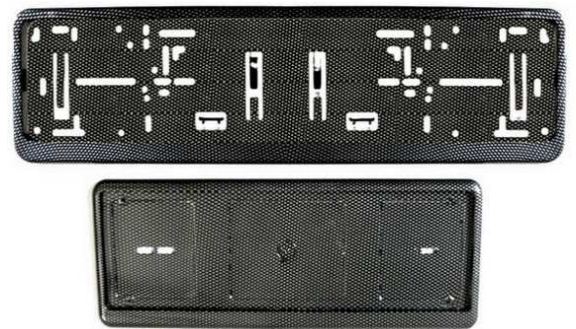

VelourTop Car Floor Mats

Tailored car floor mats in first quality very heavy velour

Features

Custom-made for each car, it isn't an universal product.

For all the cars **

Produced using high quality soft velour for extra comfort

Chrome and carbon look number plate (pair)

made from superb quality ABS plastic which has a chrome plated quality finish. Fits all standard EU number plates. Made in Italy.

Here the carbon look version

CELLULAR PHONE CONSOLE IN REAL LEATHER

for cellular phone, Ipod, MP3 Player, in Italian Real leather, available in many colors: black, dark grey, light grey, blue and beige

FOR LHD and RHD cars. The ideal position is the side of the central tunnel. It fits a lot of cars, but, before to order, verify with the dimensions (drawin below) if suitable for your car. It comes with screws