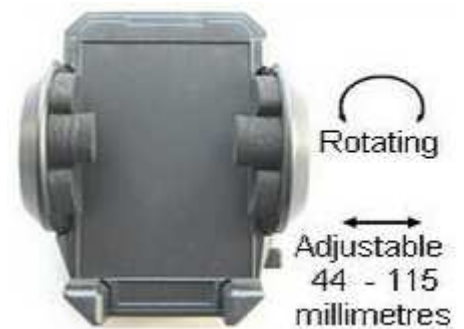

TECHNICAL PHONE HOLDERS

It is adjustable in angle.

This holder is adjustable between 44 and 115 millimeters

Available for:
Land Rover Freelander 2
Bmw X3
Mini 2001-2006
Mini from 2007
Mercedes A Class
Mercedes B Class
Volkswagen Golf 6