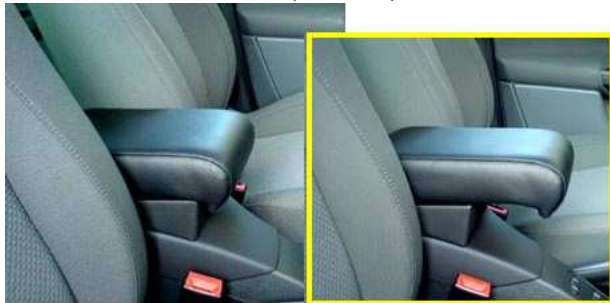

OPTIONALS:

- Pad adjustable in length
- Real leather
- Fabric (automotive textile)
- Interior light

Some example

ARMREST LX

- Crafted in Italy with the highest quality materials and workmanship
- Wear resistant Automotive synthetic of the finest quality
- Easy installation by either
- With large storage

OPTIONALS:

- Pad adjustable in length
- Real leather
- Fabric (automotive textile)

Some example

Seat Altea, Toledo, Leon

Fiat Bravo

Nissan Terrano 2

ARMREST SP

- Crafted in Italy with the highest quality materials and workmanship
- Wear resistant Automotive synthetic of the finest quality
- Easy installation by either